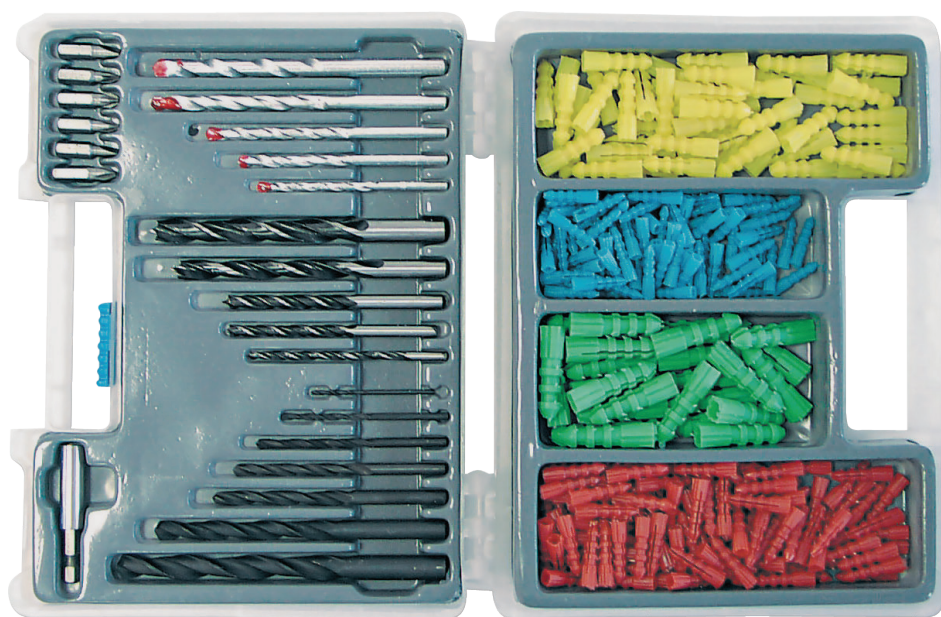

SET OF DRILLS, BITS AND EXPANSION PINS

CODE	QUANTITY PCS IN A SET	
47001	300	20