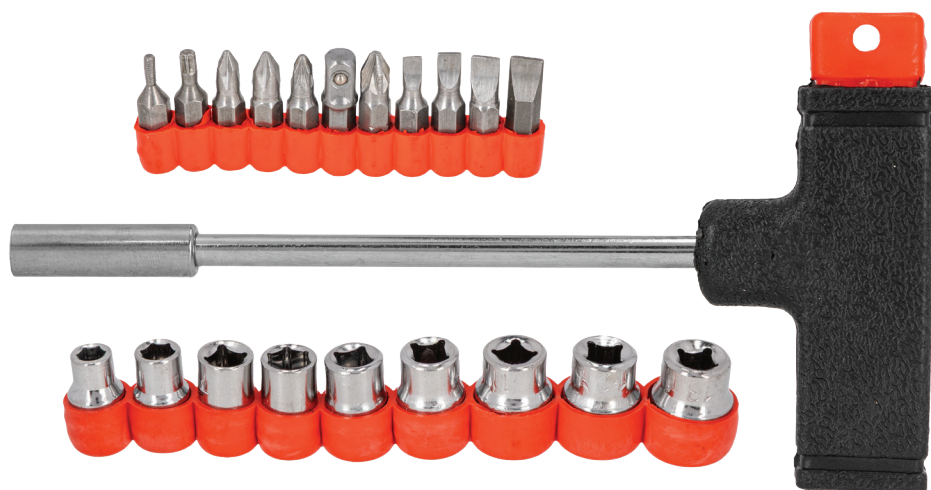

T HANDLE SCREWDRIVER

CODE	QUANTITY PCS IN A SET	
10006	21	20/80